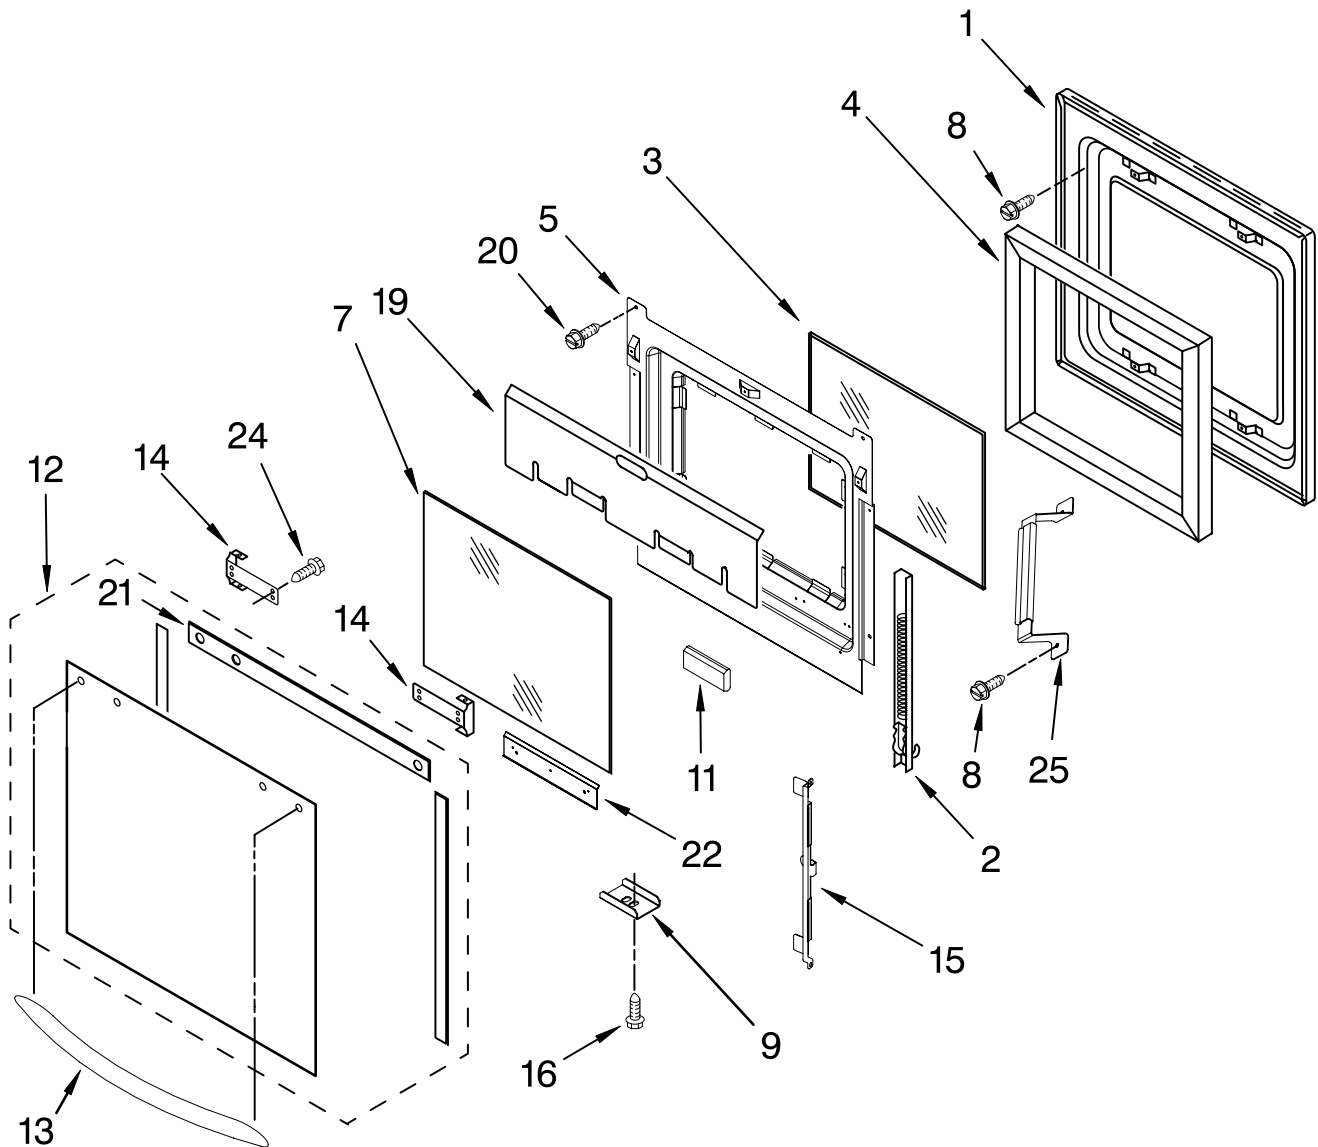

OVEN DOOR PARTS

For Model: KDRP707RSS00
(Stainless Steel)

Illus. No.	Part No.	DESCRIPTION
1	4455618	Door Liner
2	8300577	Hinge, Door R.Side
	9760578	L.Side
3	4449259	Glass, Inner
4	4451722	Insulation, Door
5	4457132	Retainer, Glass
7	4449263	Glass, Inner

Illus. No.	Part No.	DESCRIPTION
8	4449743	Screw, 8-32 x 3/8
9	9759634	Retainer, Glass
11	9759635	Spacer, Glass
12	4452316	Assy, Door Glass
13	4455851	Door Handle
14	4455803	Bracket, Handle Right Hand
	4455804	Left Hand

Illus. No.	Part No.	DESCRIPTION
15	8302092	Bracket(2nd Glass)
16	3400832	Screw, 8-18 x 3/8
19	4457103	Shield, Top Heat
20	4449809	Screw, 8-18 x 3/8
21	4452326	Seal, Door Top
22	4457114	Heat Shield (Btm)
24	3196184	Screw, 8-32 x .548
25	8302094	Bracket(3rd Glass)

FOR ORDERING INFORMATION REFER TO PARTS PRICE LIST